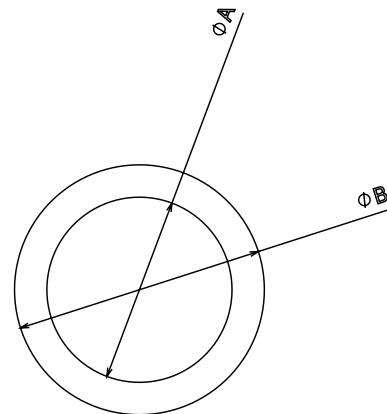

PRODUCT CODE: RFW25
RED FIBRE WASHER

DESCRIPTION

25mm Red Fibre Washer

FINISH

Red

MATERIAL

Fibre

PACKAGING

Packed in qty 100

ADDITIONAL NOTES

Isometric view

Top view

side view

	A	B	C
RFW20	M20	28	1.6
RFW25	M25	37	1.65
RFW32	M32	43	1.4